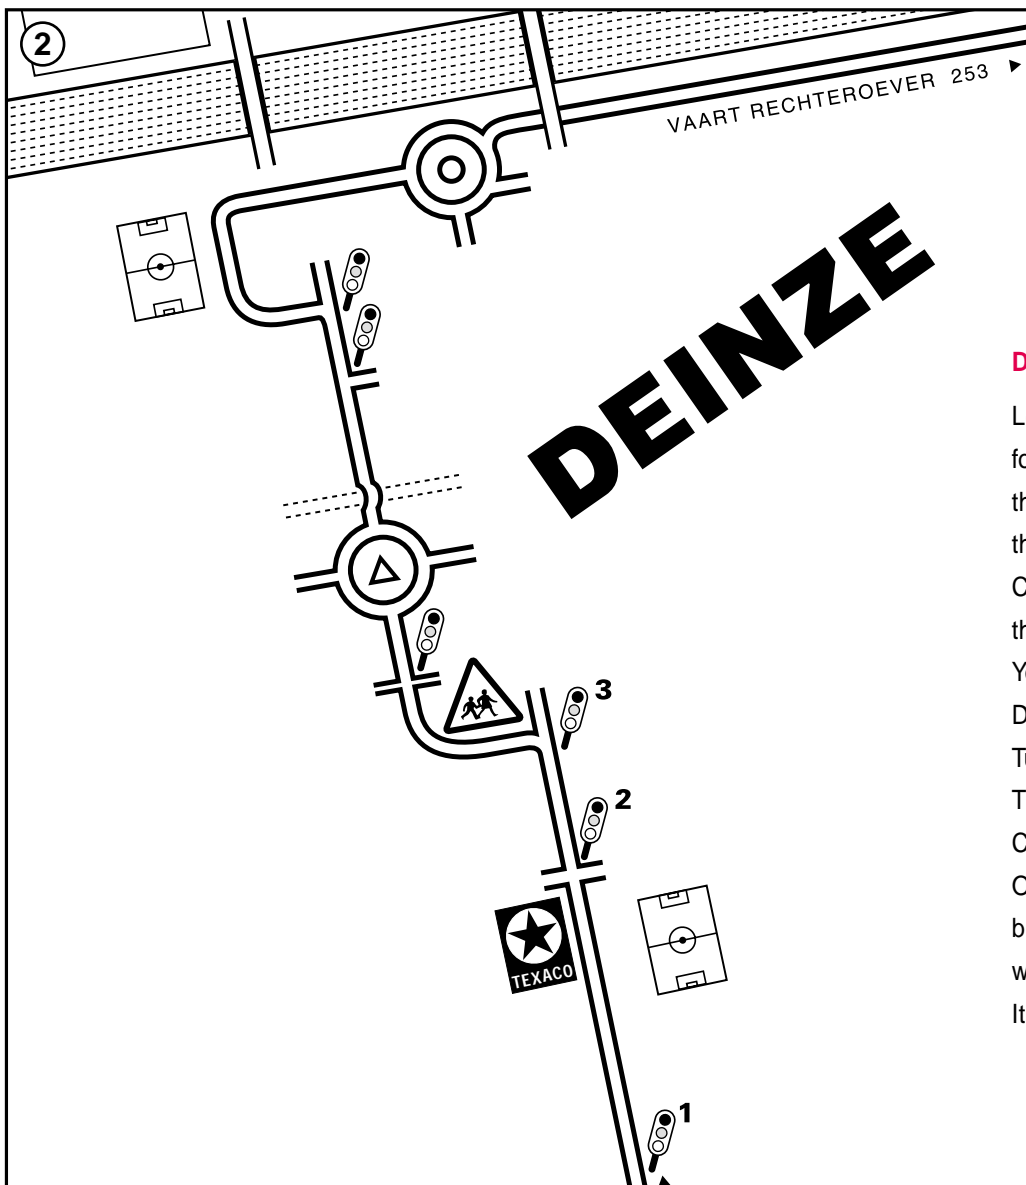

HOW TO REACH CF!

CF-TECHNOLOGIES – VAART RECHTEROEVER 253, B-9800 DEINZE, BELGIUM

• **Coming from BRUSSELS :**

Follow the E40 direction Gent/ Oostende. In Gent, leave the E40 and take the E17 Kortrijk-Paris. After 20 km, leave the highway at EXIT N° 7/ Deinze

• **Coming from ANTWERP :**

Take the E17 direction Gent-Kortrijk. Take EXIT N° 7 (Deinze)

• **Coming from FRANCE/ KORTRIJK :**

Follow the E17 direction Gent/Brussels. Take EXIT N° 7/ Deinze

DEINZE (EXIT 7)

Leave the highway at exit 7 and follow direction Deinze. Turn left at the third traffic lights and cross the roundabout.

Cross the bridge and turn left at the second traffic lights.

You will see the football stadion of Deinze on your left.

Turn left at the next roundabout.

This is VAART RECHTEROEVER.

Continue for about 3km.

On your right, you will see the CF building which is tetragonal and grey with violet profiles on the front.

It is marked "CF-TECHNOLOGIES".