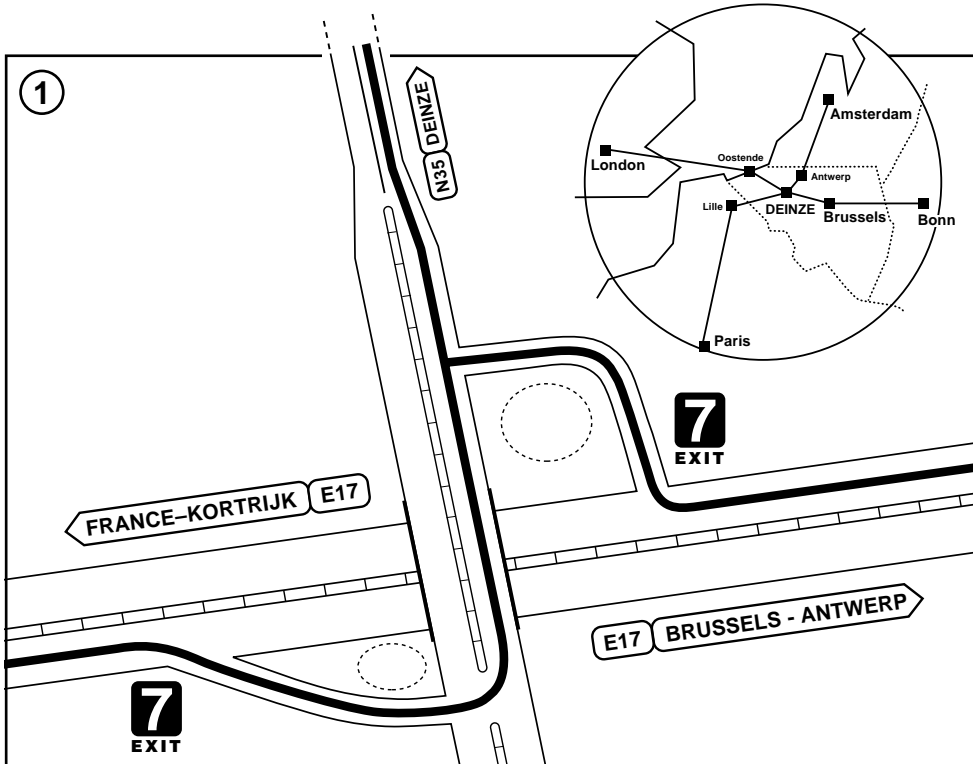

HOW TO REACH CF!

CF-TECHNOLOGIES – VAART RECHTEROEVER 253, B-9800 DEINZE, BELGIUM

• **Coming from BRUSSELS :**

Follow the E40 direction Gent/ Oostende. In Gent, leave the E40 and take the E17 Kortrijk-Paris. After 20 km, leave the highway at EXIT N° 7/ Deinze

• **Coming from ANTWERP :**

Take the E17 direction Gent-Kortrijk. Take EXIT N° 7 (Deinze)

• **Coming from FRANCE/ KORTRIJK :**

Follow the E17 direction Gent/Brussels. Take EXIT N° 7/ Deinze

DEINZE (EXIT 7)

Leave the highway at exit 7 and follow direction Deinze. Turn left at the third traffic lights and cross the roundabout.

Cross the bridge and turn left at the second traffic lights.

You will see the football stadion of Deinze on your left.

Turn left at the next roundabout.

This is VAART RECHTEROEVER.

Continue for about 3km.

On your right, you will see the CF building which is tetragonal and grey with violet profiles on the front.

It is marked "CF-TECHNOLOGIES".